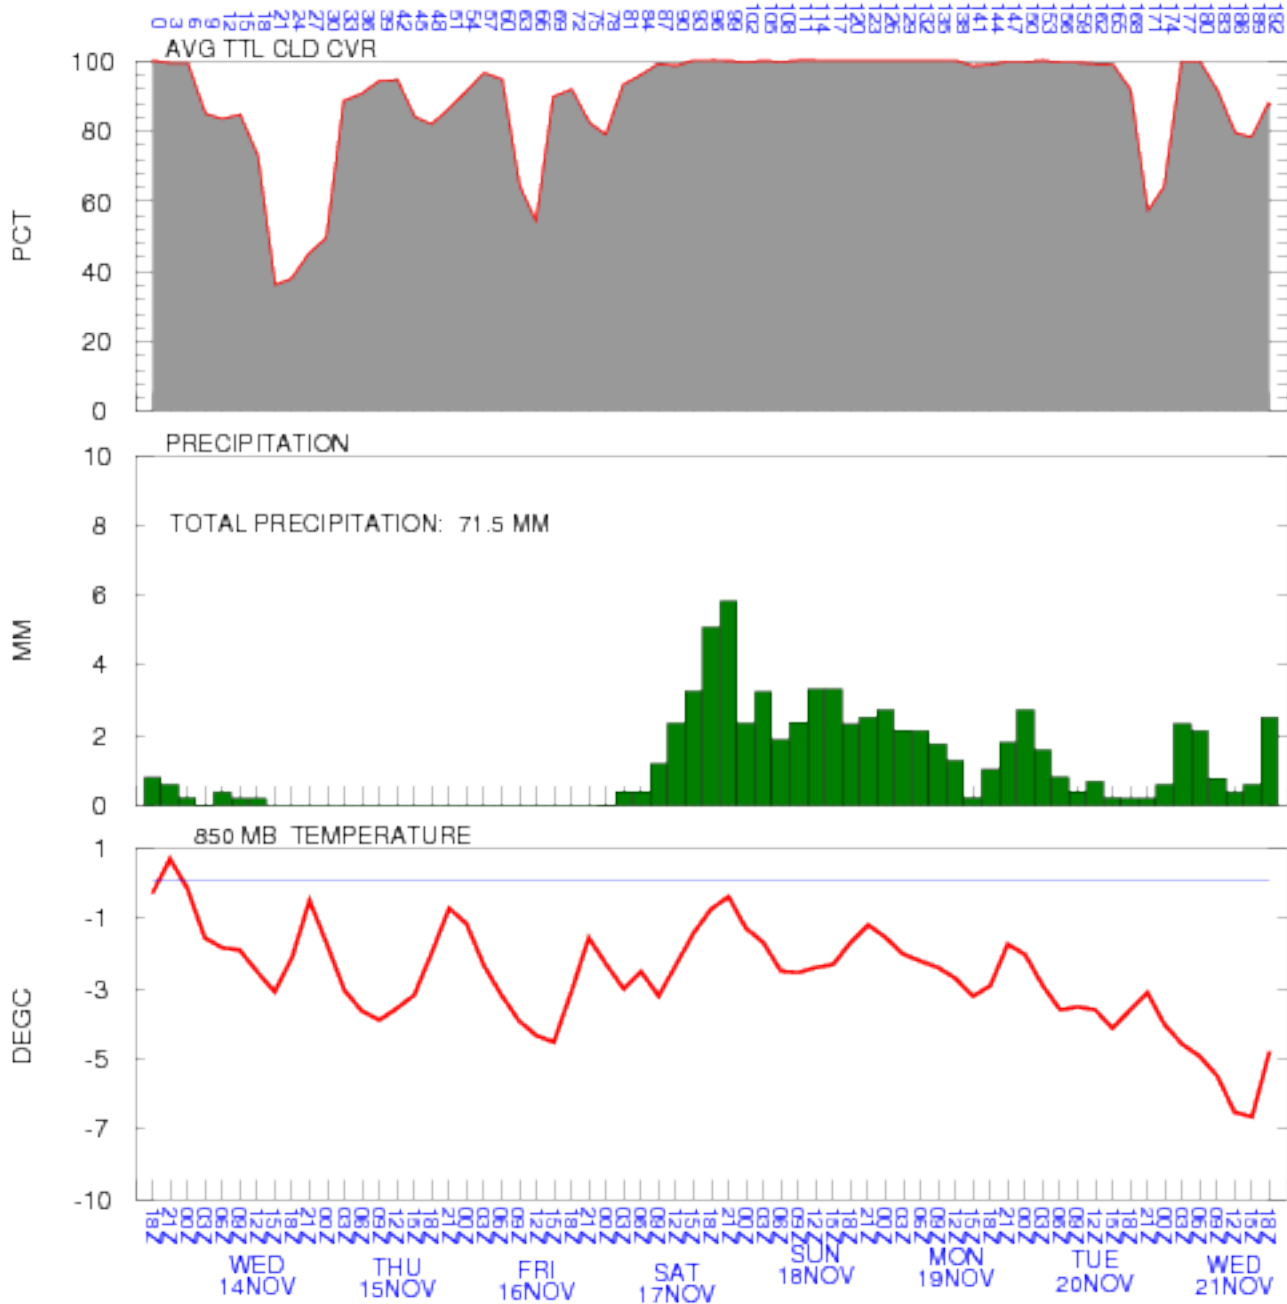

GFS METEOROGRAM

Latitude: 50.60 Longitude: -123.02

DATA INITIAL TIME: 13 NOV 2012 18Z
NOAA AIR RESOURCES LABORATORY
READY Web Server

CALCULATION STARTED AT: 13 NOV 2012 18Z
CALCULATION ENDED AT: 21 NOV 2012 18Z